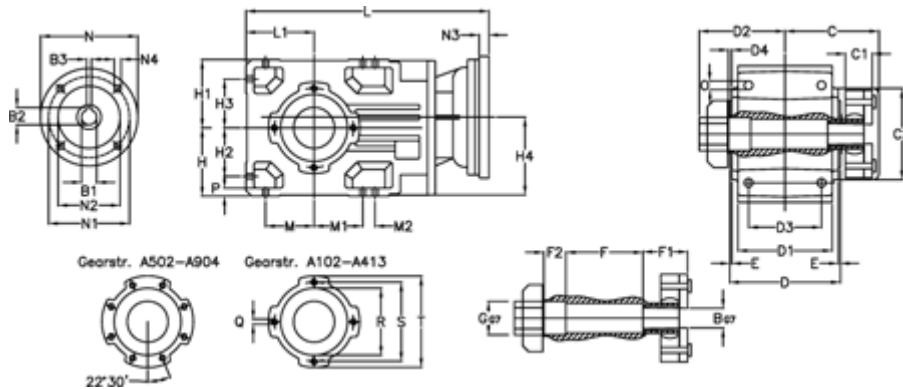

Article number: 29600310916220

Description: Bevel helical gearbox
A303QF30-109,1-P63B5

Measures

B = 30	D1 = 130	F2 = 50	L = 390.5	N3 = -
B1 = 11	D2 = 80	G = 42	L1 = 90	N4 = M8x19
B2 = 12.8	D3 = 95	GA = 14,5 NM	M = 63.0	O = 12.0
B3 = 4	d4 = 5.0	H = 90	M1 = 63.0	P = 11
C = 113.5	Description = A303QF-xx-P63 B5	H1 = 90	M2 = 22	Q = M8x15
C1 = 24	E = 3.0	H2 = 63.0	N = 140	R = 95
C2 = 90.0	F = 95.5	H3 = 63.0	N1 = 115	S = 115
D = 156	F1 = 48.0	H4 = 108.5	N2 = 95	T = 140